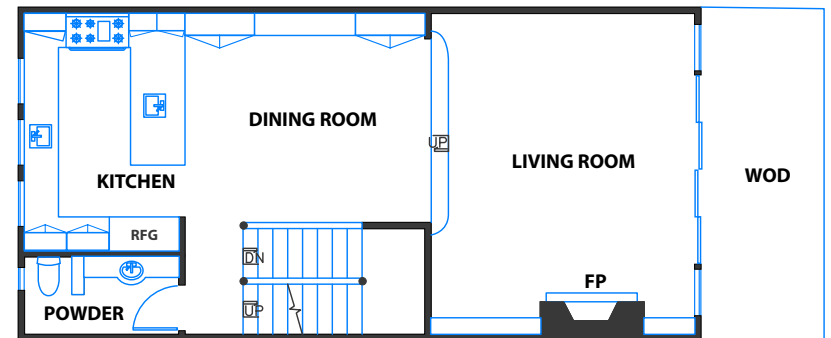

41 CASTLE STREET

LEVEL TWO
(APPROX. 797 SQF)

LEVEL THIRD
(APPROX. 139 SQF)

LEVEL FIFTH
(APPROX. 638 SQF)

LEVEL ONE
(APPROX. 557 SQF)

LEVEL FOURTH
(APPROX. 713 SQF)

LEGEND:

- L – STACKED WASHER/DRYER
- WOD – WALK OUT DECK
- CL – CLOSET
- ENS – EN SUITE BATHROOM
- WIC – WALK IN CLOSET
- SS – STEAM SHOWER
- FP – FIREPLACE