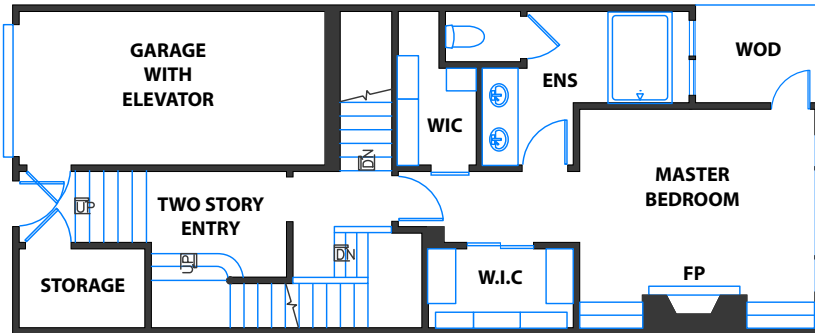

41 CASTLE STREET

LEVEL TWO
(APPROX. 797 SQF)

LEVEL THIRD
(APPROX. 139 SQF)

LEVEL FIFTH
(APPROX. 638 SQF)

LEVEL ONE
(APPROX. 557 SQF)

LEVEL FOURTH
(APPROX. 713 SQF)

LEGEND:

- L – STACKED WASHER/DRYER
- WOD – WALK OUT DECK
- CL – CLOSET
- ENS – EN SUITE BATHROOM
- WIC – WALK IN CLOSET
- SS – STEAM SHOWER
- FP – FIREPLACE