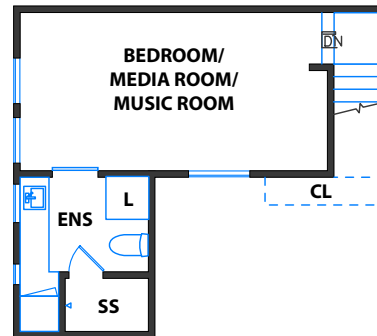

41 CASTLE STREET

LEVEL TWO
(APPROX. 797 SQF)

LEVEL THIRD
(APPROX. 139 SQF)

LEVEL FIFTH
(APPROX. 638 SQF)

LEVEL ONE
(APPROX. 557 SQF)

LEVEL FOURTH
(APPROX. 713 SQF)

LEGEND:

- L – STACKED WASHER/DRYER
- WOD – WALK OUT DECK
- CL – CLOSET
- ENS – EN SUITE BATHROOM
- WIC – WALK IN CLOSET
- SS – STEAM SHOWER
- FP – FIREPLACE