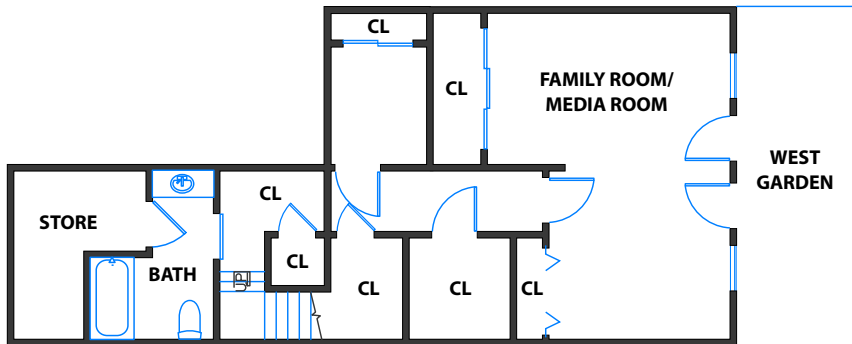

41 CASTLE STREET

LEVEL TWO
(APPROX. 797 SQF)

LEVEL THIRD
(APPROX. 139 SQF)

LEVEL FIFTH
(APPROX. 638 SQF)

LEVEL ONE
(APPROX. 557 SQF)

LEVEL FOURTH
(APPROX. 713 SQF)

LEGEND:

- L – STACKED WASHER/DRYER
- WOD – WALK OUT DECK
- CL – CLOSET
- ENS – EN SUITE BATHROOM
- WIC – WALK IN CLOSET
- SS – STEAM SHOWER
- FP – FIREPLACE