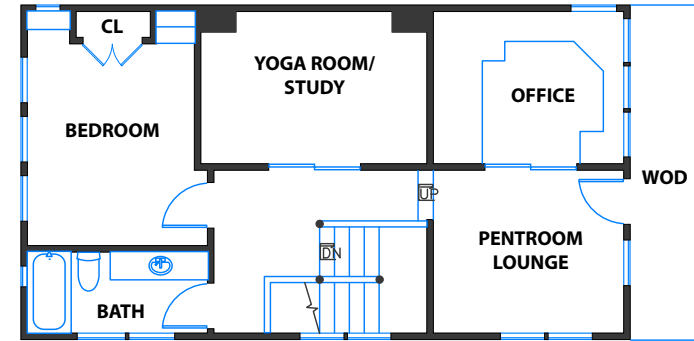

41 CASTLE STREET

LEVEL TWO
(APPROX. 797 SQF)

LEVEL THIRD
(APPROX. 139 SQF)

LEVEL FIFTH
(APPROX. 638 SQF)

LEVEL ONE
(APPROX. 557 SQF)

LEVEL FOURTH
(APPROX. 713 SQF)

LEGEND:

- L – STACKED WASHER/DRYER
- WOD – WALK OUT DECK
- CL – CLOSET
- ENS – EN SUITE BATHROOM
- WIC – WALK IN CLOSET
- SS – STEAM SHOWER
- FP – FIREPLACE